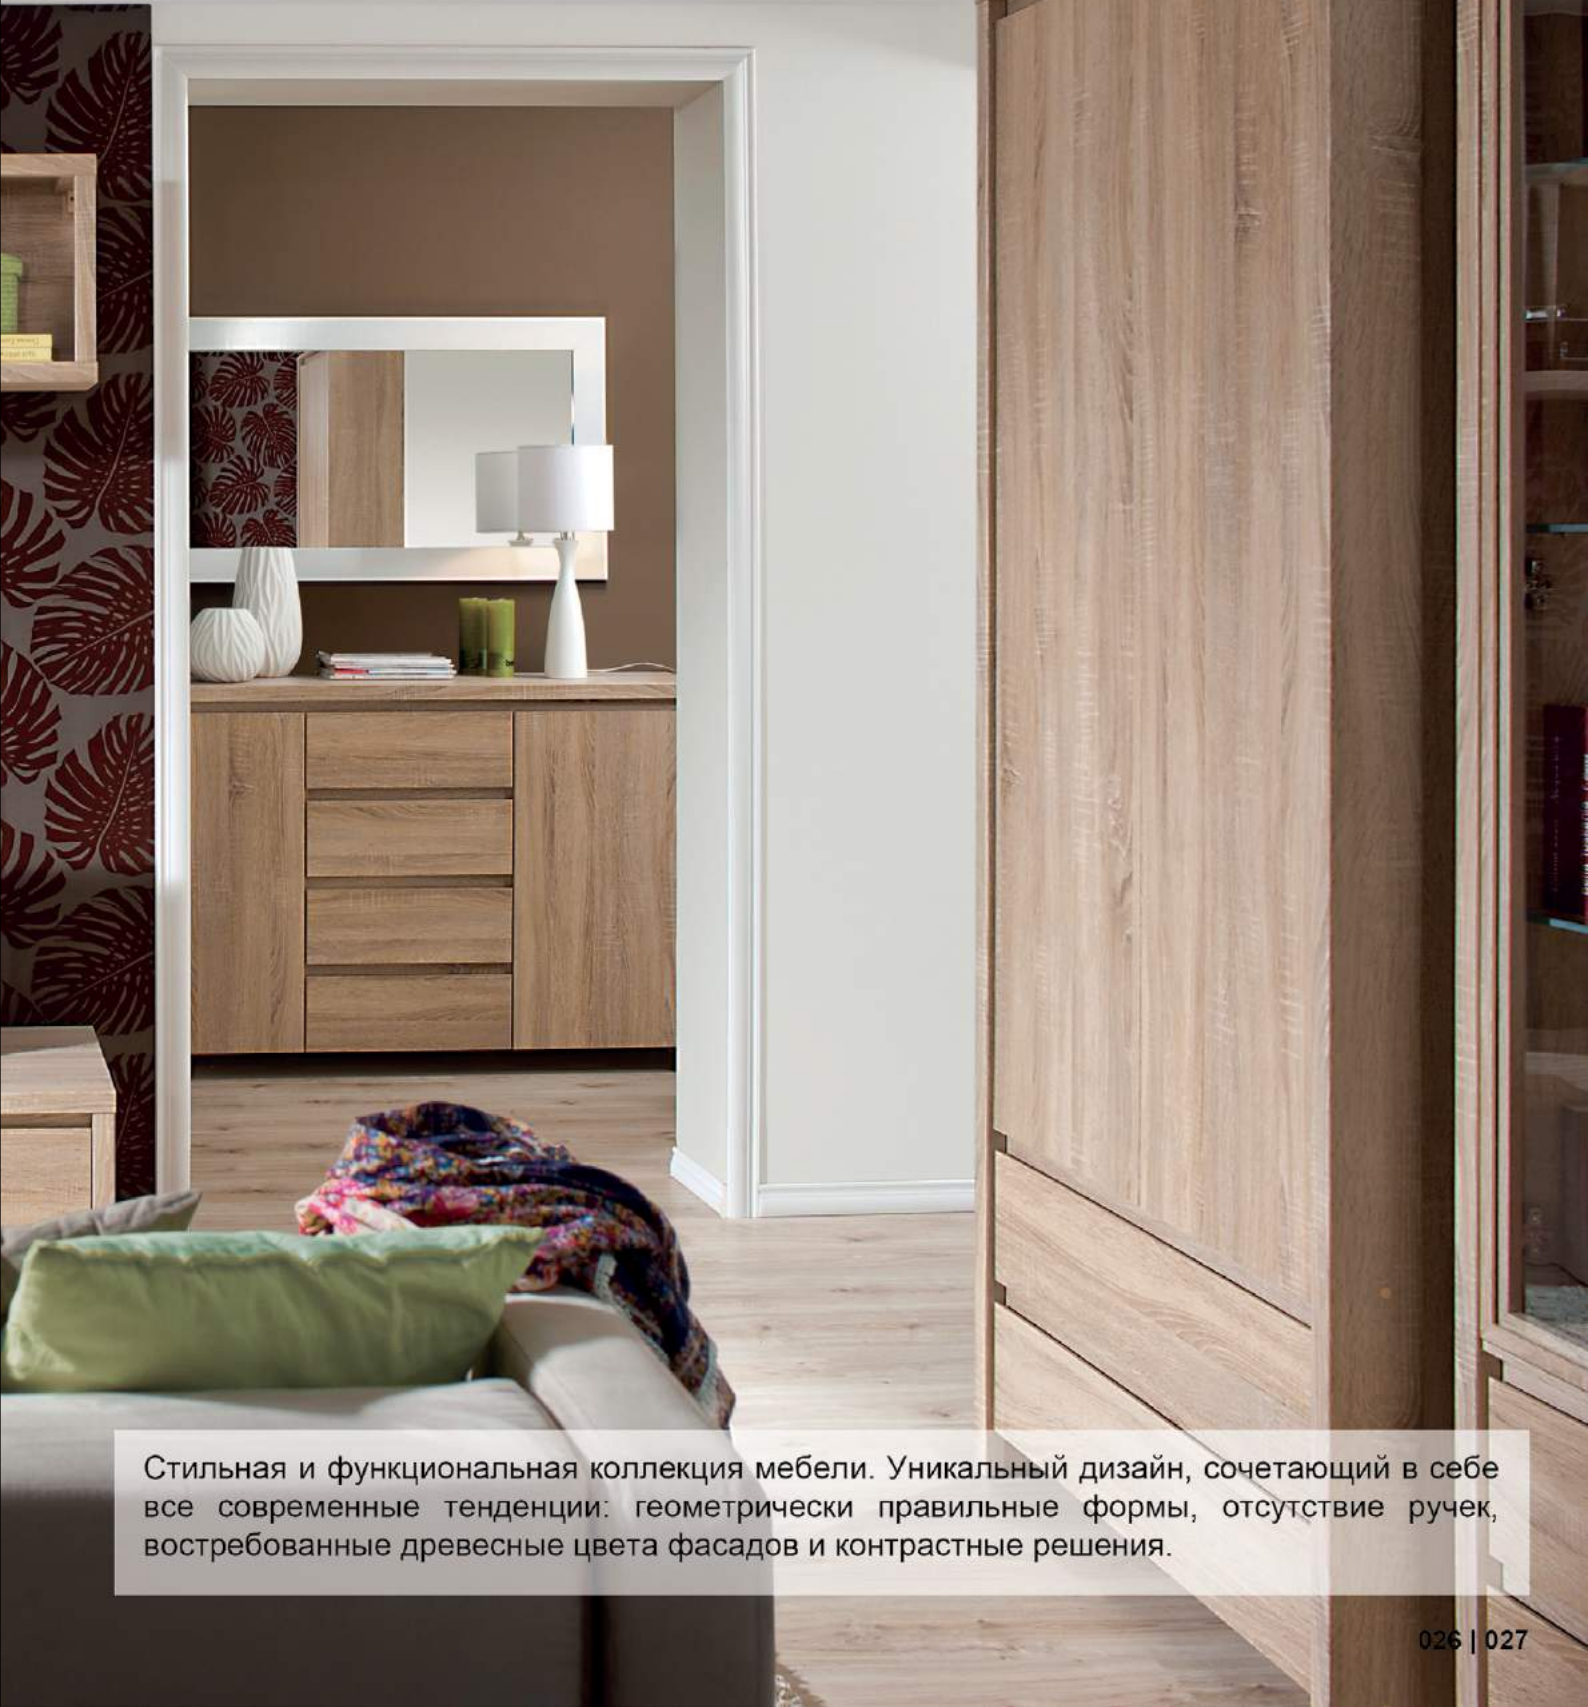

Коллекция Каспиан/Kaspián

Стильная и функциональная коллекция мебели. Уникальный дизайн, сочетающий в себе все современные тенденции: геометрически правильные формы, отсутствие ручек, востребованные древесные цвета фасадов и контрастные решения.